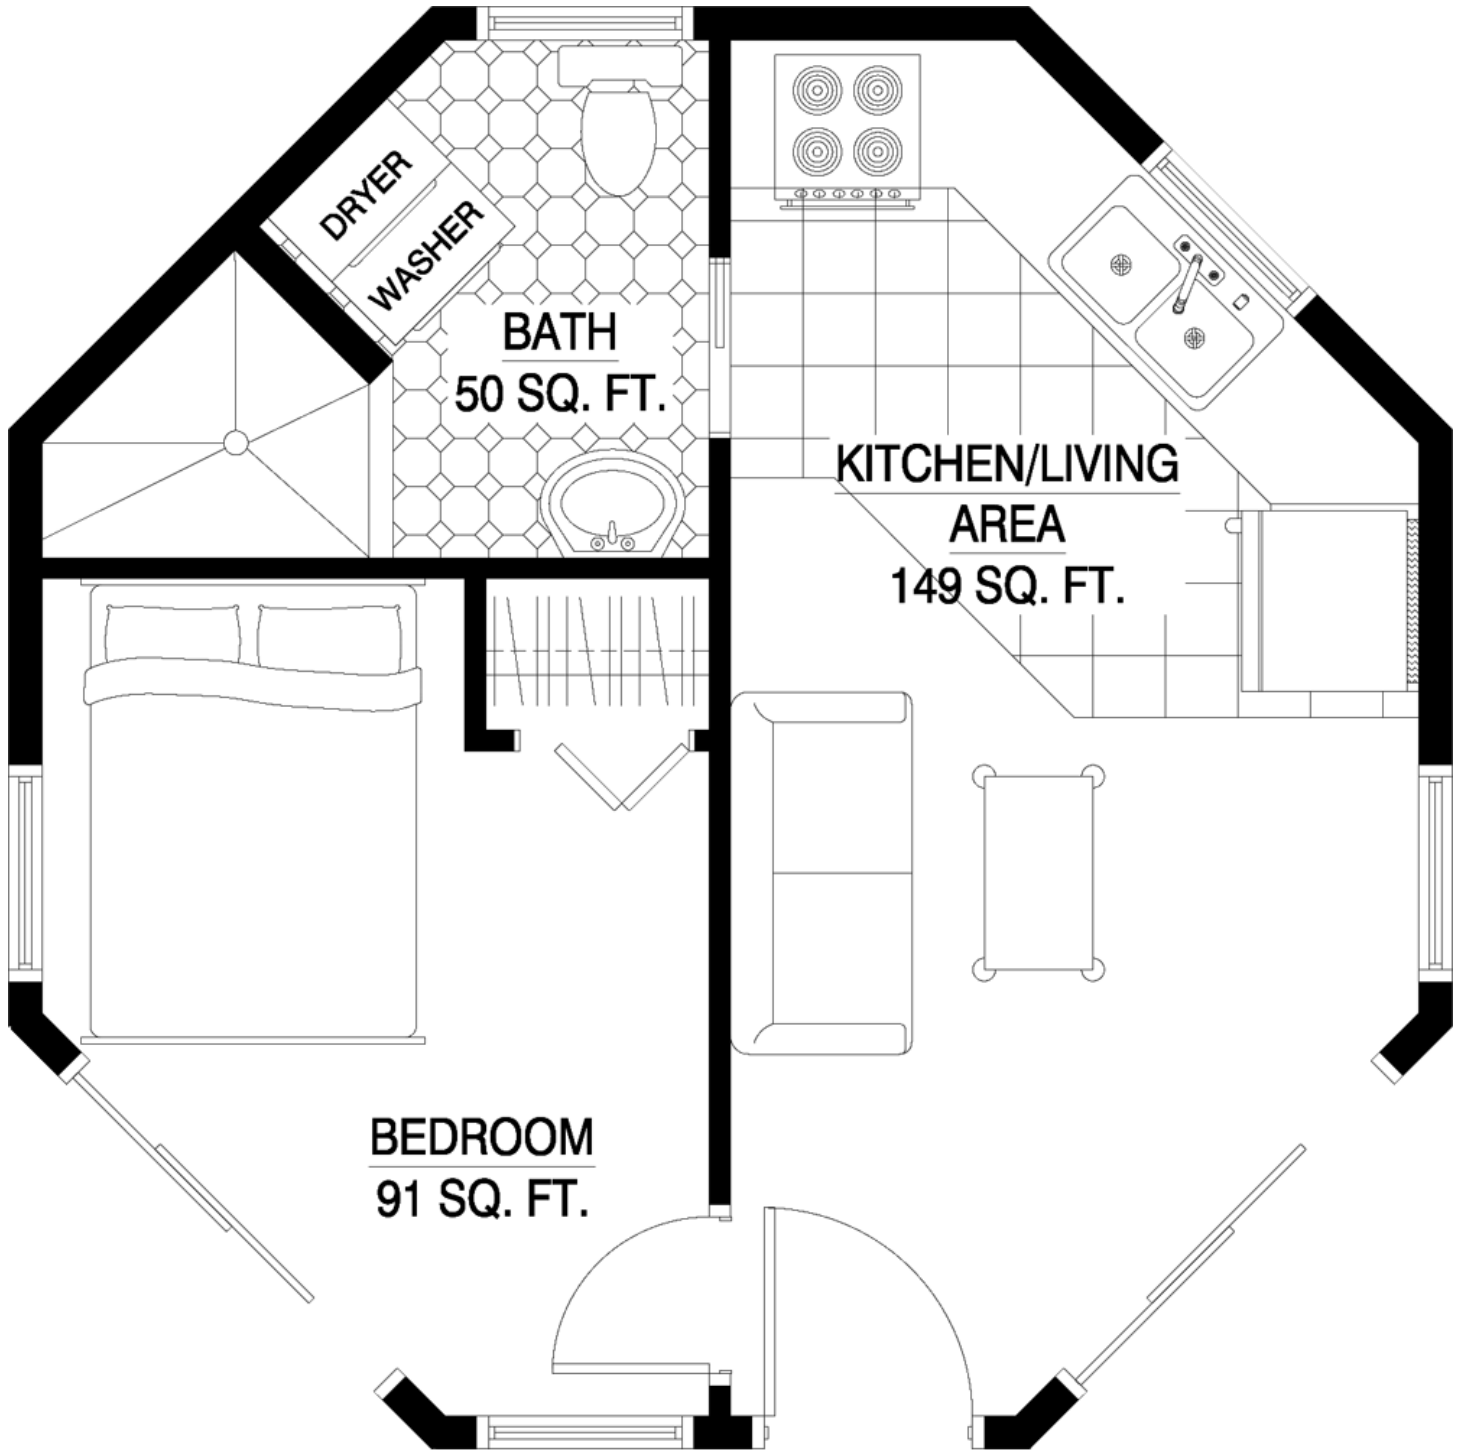

# 1 Story Hampton

328 Total Square Ft - 1 Bedroom - 1 Bath

Plan number: 300-1-1-044

800-642-2508  
[www.deltechomes.com](http://www.deltechomes.com)

69 Bingham Rd  
Asheville, NC 28806

Copyright © 2012 - Deltec Homes, Inc. All Rights Reserved